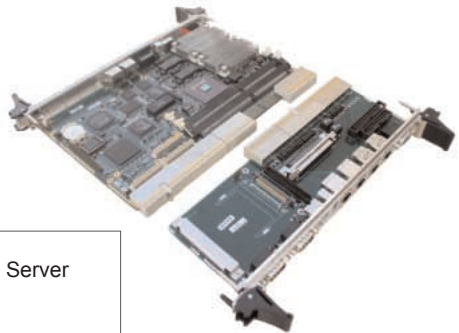

# CONTINUON™

“The best of class HA solution in the industry”

A complete range of High Availability NEBS System Platforms, Blades, System Management and Power Enabling Technologies for Computing.

- High density 8U NEBS Server Blade System Platforms
- Intel™ or Sun® Platforms
- PICMG 2.16 Packet Switching Backplane compliant
- PICMG 2.1 full Hot Swap compliant
- PICMG 2.9 full IPMI compliant
- SNMP agent support BMC/PM/CMC
- IBC 28xx Server Blades
- N+1 Redundant AC/DC Power supplies
- Dual Redundant Isolated Power Input
- Solaris, Windows and Linux OS support
- SelfReliant 7500
- Windows Adv Cluster Server

#### I-BUS Patents\*

- Dual Isolated Power Input Architecture
  - Failsafe Opticool™ Thermal Management
  - “Zero-U” Embedded UPS
  - SpaceSave Cable Management
- \* 11 patents files and 7 pending

- PICMG 2.16 Gbit Ethernet Blade Server
- Dual Low Power Processors
- DDR Synchronous DRAM
- On-board SCSI System Master
- On-board system monitoring & SNMP option